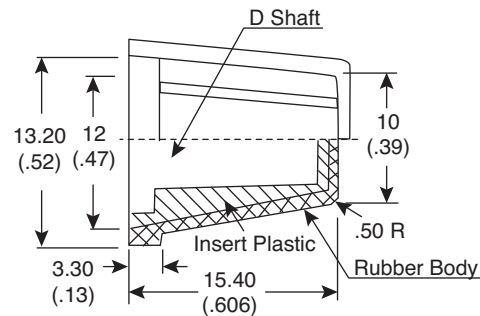

Date Last Revised: 7/23/2008

Dimensions: mm (In.)

SPECIFICATIONS

Part No.	Material	Body Color	Line Color	Shaft Hole
450-4660	Rubber body/plastic insert	Gray	Black	D-Shaft 6.0mm
450-4661	Rubber body/plastic insert	Gray	Red	D-Shaft 6.0mm
450-4662	Rubber body/plastic insert	Gray	Yellow	D-Shaft 6.0mm
450-4663	Rubber body/plastic insert	Gray	Blue	D-Shaft 6.0mm
450-4664	Rubber body/plastic insert	Gray	Green	D-Shaft 6.0mm
450-4667	Rubber body/plastic insert	Gray	Gray	D-Shaft 6.0mm
450-4761	Rubber body/plastic insert	Black	Red	D-Shaft 6.0mm
450-4762	Rubber body/plastic insert	Black	Yellow	D-Shaft 6.0mm
450-4763	Rubber body/plastic insert	Black	Blue	D-Shaft 6.0mm
450-4764	Rubber body/plastic insert	Black	Green	D-Shaft 6.0mm
450-4675	Rubber body/plastic insert	Black	Gray	D-Shaft 6.0mm
450-4760	Rubber body/plastic insert	Black	White	D-Shaft 6.0mm